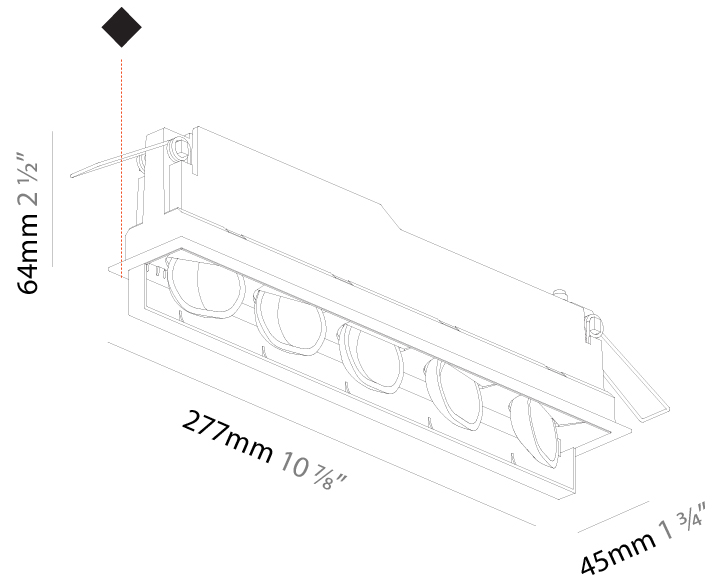

PROJECT	
TYPE	
SPECIFIER	
QUANTITY	
DATE	

MAGIQ WALLWASH RECESSED

A35154- : A35154-35K-01-02

base number

1. To build a product code in our configurator select the specify button on the base model # product page
2. To build a manual product code on this datasheet choose from the options listed below in blue font and add the suffix to the base model #

GENERAL

Series: Magiq
Subseries: Magiq Wallwash
Partner: Prolicht
Division: Architectural
Installation: Recessed
Product Type: Wallwash
Mounting Location: Ceiling
Light Distribution: Asymmetric

PHYSICAL

Shape: Rectangle
Length (mm): 277
Length (in): 10 7/8
Width (mm): 45
Width (in): 1 3/4
Height (mm): 64
Height (in): 2 1/2
Min. Recessing Depth (mm): 100
Min. Recessing Depth (in): 3 15/16
Fixture Material: Aluminum Die Cast
Cut-out Measurements: 270mm / 10 5/8" x 38mm / 1 1/2"

ELECTRICAL

Lamp Type: LED (Zhaga Standard)
Input Wattage (W): 31.4
Dimming: Tri-Mode (Non-Dimming and Phase Dimming (120Vac only) and 0-10V Dimming)
Driver Included: No
Driver Location: Remote
Driver Type: Constant Current - Universal
Driver Class: Class 2
Input Voltage (V): 120 - 277
Constant Current (MA): 500

LED

Number of LEDs: 5
Color Temperature (°K): 3500
Max. Delivered Lumen (lm): 2145
Nominal Lumen (lm): 2145
CRI: >90 CRI
Efficiency (%): 82.3
Lamp Life (hrs): 50000

OPTICAL

RATINGS AND CERTIFICATIONS

Certified By: CSA Certified to UL and CSA Standards
IP rating: IP20

100mm
3 15/16"

5 - 30 mm
3/16" - 1 3/16"

270mm x 38mm
10 5/8" x 1 1/2"

A