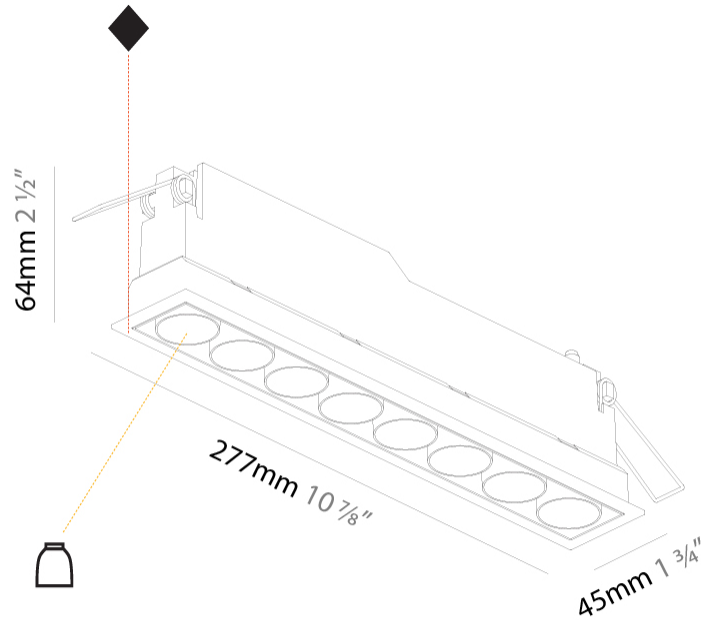

PHYSICAL

Aperture Sizes - Downlights: 1"
Shape: Rectangle
Length (mm): 277
Length (in): 10 7/8
Width (mm): 45
Width (in): 1 3/4
Height (mm): 64
Height (in): 2 1/2
Ceiling Thickness (mm): 10 / 12.5 / 15 / 25 / 30
Ceiling Thickness (in): 3/8 or 1/2 or 9/16 or 1 or 1 3/16
Min. Recessing Depth (mm): 100
Min. Recessing Depth (in): 3 15/16
Weight (kg): 0.518
Weight (lbs): 1.14
Fixture Finish: SSR / BKV / CWI / CRY / HAB / UFT / ITA / RUA / FTG / MYG / LOD / PUS / FRO / FUP / KIA / POP / BLS / SPG / MEY / GOH / CHC / COM / ABZ / JAG / OBR / MOS / ROR
Holder Finish: WHI / BLK
Fixture Material: Aluminum Die Cast
Cut-out Measurements: 270mm / 10 5/8" x 38mm / 1 1/2"

ELECTRICAL

Lamp Type: LED (Zhaga Standard)
Input Wattage (W): 27
Total Output Wattage (W): 25.9
Dimming: Tri-Mode (Non-Dimming and Phase Dimming (120Vac only) and 0-10V Dimming)
Driver Included: No
Driver Location: Remote
Driver Type: Constant Current - Universal
Driver Class: Class 2
Input Voltage (V): 120 - 277
Constant Current (MA): 1050

LED

Number of LEDs: 8
Color Temperature (°K): 2700 / 3000 / 3500 / 4000
Max. Delivered Lumen (lm): MAX 1561 / 1685 / 1721 / 1756
Nominal Lumen (lm): 1760 / 1900 / 1940 / 1980
CRI: >90 CRI
Lamp Life (hrs): 50000

OPTICAL

Reflector: 8 / 14 / 34

RATINGS AND CERTIFICATIONS

Certified By: CSA Certified to UL and CSA Standards
IP rating: IP20