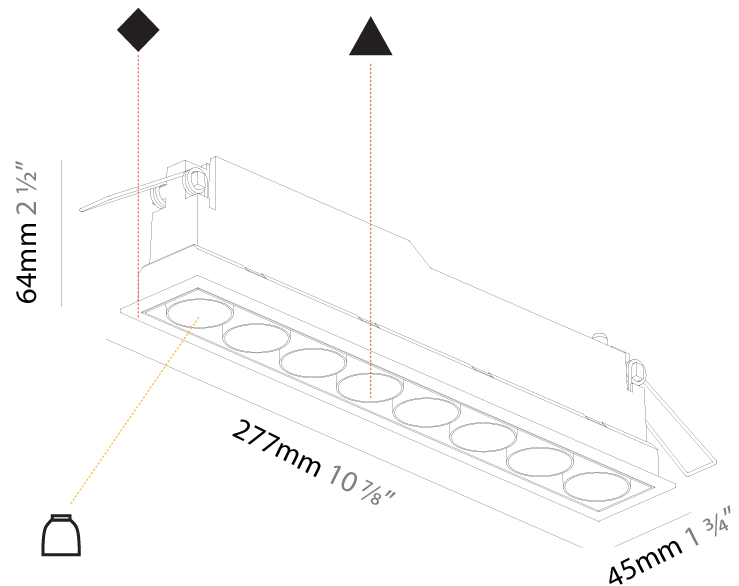

PHYSICAL

Aperture Sizes - Downlights: 1"
Shape: Rectangle
Length (mm): 277
Length (in): 10 ⁷/₈
Width (mm): 45
Width (in): 1 ³/₄
Height (mm): 64
Height (in): 2 ¹/₂
Ceiling Thickness (mm): 5 - 30
Ceiling Thickness (in): 3/16 - 1 3/16
Min. Recessing Depth (mm): 100
Min. Recessing Depth (in): 3 ¹⁵/₁₆
Weight (kg): 0.518
Weight (lbs): 1.15
Fixture Finish: SSR / BKV / CWI / CRY / HAB / UFT / ITA / RUA / FTG / MYG / LOD / PUS / FRO / FUP / KIA / POP / BLS / SPG / MEY / GOH / CHC / COM / ABZ / JAG / OBR / MOS / ROR
Holder Finish: WHI / BLK
Fixture Material: Aluminum Die Cast
Cut-out Measurements: 270mm / 10 5/8" x 38mm / 1 1/2"

ELECTRICAL

Lamp Type: LED (Zhaga Standard)
Input Wattage (W): 26.6
Total Output Wattage (W): 25.9
Dimming: Tri-Mode (Non-Dimming and Phase Dimming (120Vac only) and 0-10V Dimming)
Driver Included: No
Driver Location: Remote
Driver Type: Constant Current - Universal
Driver Class: Class 2
Input Voltage (V): 120 - 277
Constant Current (MA): 1050

LED

Number of LEDs: 8
Color Temperature (°K): 2700 / 3000 / 3500 / 4000
Max. Delivered Lumen (lm): 1570 / 1700 / 1725 / 1760
Nominal Lumen (lm): 1760 / 1900 / 2040 / 1980
CRI: >90 CRI
Lamp Life (hrs): 50000

OPTICAL

Reflector: 8 / 14 / 34

RATINGS AND CERTIFICATIONS

Certified By: CSA Certified to UL and CSA Standards
IP rating: IP20